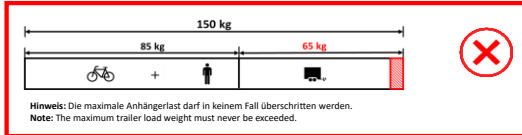

Beispiele Systemgewicht // Examples Systemweight

Modell Type	Kategorie Category	Fahradgewicht und Fahrergewicht Bike Weight and Rider Weight	Gepäckträger // Stützlast Carrier // Trailer Vertical Load	Anhänger Trailer	Maximales Systemgewicht Structural Weight
Touring	2	115 kg	25 kg (limit, max. 8 kg)	50 kg	140 kg