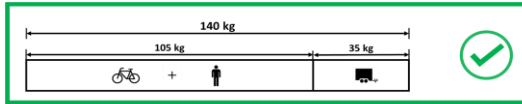

Beispiele Systemgewicht // Examples Systemweight

Modell Type	Kategorie Category	Fahradgewicht und Fahrergewicht Bike Weight and Rider Weight	Gepäckträger // Stützlast Carrier // Trailer Vertical Load	Anhänger Trailer	Maximales Systemgewicht Structural Weight
Touring	2	115 kg	25 kg (limit, max. 8 kg)	50 kg	140 kg