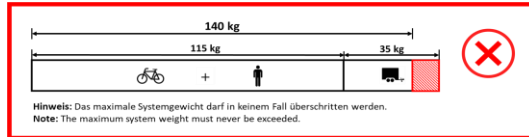

Beispiele Systemgewicht // Examples Systemweight

Modell Type	Kategorie Category	Fahradgewicht und Fahrergewicht Bike Weight and Rider Weight	Gepäckträger // Stützlast Carrier // Trailer Vertical Load	Anhänger Trailer	Maximales Systemgewicht Structural Weight
Touring	2	115 kg	25 kg (limit, max. 8 kg)	50 kg	140 kg