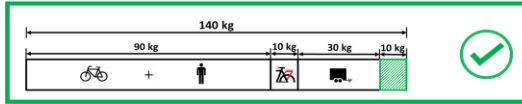

Beispiele Systemgewicht // Examples Systemweight

Modell Type	Kategorie Category	Fahradgewicht und Fahrergewicht Bike Weight and Rider Weight	Gepäckträger // Stützlast Carrier // Trailer Vertical Load	Anhänger Trailer	Maximales Systemgewicht Structural Weight
Touring	2	115 kg	25 kg (limit, max. 8 kg)	50 kg	140 kg