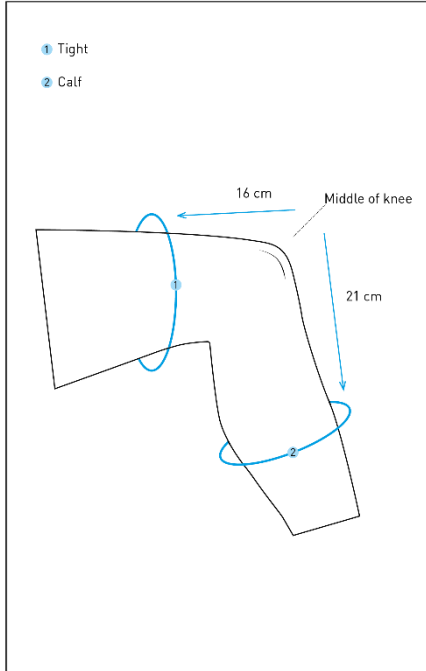

CLOTHING SIZE CHARTS

MEN'S WEAR

Size	XS	S	M	L	XL	XXL	XXXL
chest (cm)	88	94	100	106	112	118	124
waist (cm)	70	76	82	88	94	100	106
hip (cm)	87	93	99	105	111	117	123

WOMEN'S WEAR

Size	XS	S	M	L	XL	XXL
	(34)	(36)	(38)	(40)	(42)	(44)
chest (cm)	80	84	88	92	96	100
waist (cm)	64	68	72	76	80	84
hip (cm)	92	96	100	104	108	112

KIDS WEAR

Size	86/92	98/104	110/116	122/128	134/140	146/152	158/164
Chest (cm)	50	56	62	68	74	80	86
Waist (cm)	46	52	58	64	70	76	82
Hip (cm)	51	57	63	69	76	81	87

GLOVES

MEN

Size	S (7)	M (8)	L (9)	XL (10)	XXL (11)
Circumference (cm)	17-18,5	18,5-20	20-22	22-24	24-26

WOMEN

Size	S (6)	M (7)	L (8)	XL (9)
Circumference (cm)	15,5-17	17-18,5	18,5-20	20-22

CHILDREN

Size	XXXS (4)	XXS (5)	XS (6)
Circumference (cm)	13,5-14,5	14,5-15,5	15,5-17

KNEE PROTECTORS

CUBE PROTECTION X NF (LEVEL 1)

Size	XS	S	M	L	XL	XXL
Tight (cm)	39-42	42-45	45-48	46-51	51-54	54-57
Calf (cm)	25-28	27-30	29-31	31-33	33-35	35-37
Length (cm)	39,5	39,5	41	41	43	43

CUBE PROTECTION X ACTION TEAM (LEVEL 2)

Size	XS	S	M	L	XL	XXL
Tight (cm)	39-42	42-45	45-48	46-51	51-54	54-57
Calf (cm)	25-28	27-30	29-31	31-33	33-35	35-37
Length (cm)	39	39	40	41	41,5	42