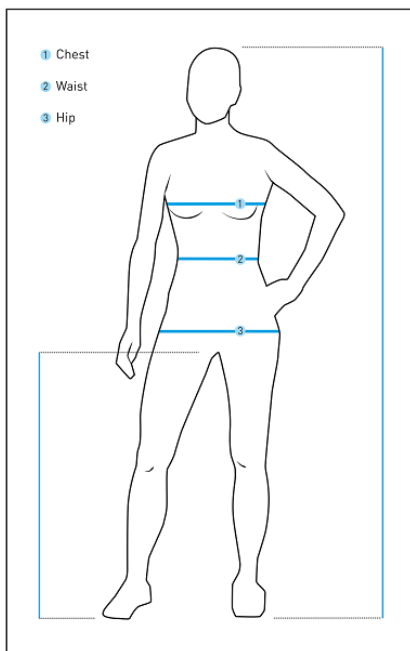

CLOTHING SIZE CHARTS

MEN'S WEAR

Size	XS	S	M	L	XL	XXL	XXXL
chest (cm)	88	94	100	106	112	118	124
waist (cm)	70	76	82	88	94	100	106
hip (cm)	87	93	99	105	111	117	123

WOMEN'S WEAR

Size	XS	S	M	L	XL	XXL
	(34)	(36)	(38)	(40)	(42)	(44)
chest (cm)	80	84	88	92	96	100
waist (cm)	64	68	72	76	80	84
hip (cm)	92	96	100	104	108	112

KIDS WEAR

Size	86/92	98/104	110/116	122/128	134/140	146/152	158/164
Chest (cm)	50	56	62	68	74	80	86
Waist (cm)	46	52	58	64	70	76	82
Hip (cm)	51	57	63	69	76	81	87

GLOVES

MEN

Size	S (7)	M (8)	L (9)	XL (10)	XXL (11)
Circumference (cm)	17-18,5	18,5-20	20-22	22-24	24-26

WOMEN

Size	S (6)	M (7)	L (8)	XL (9)
Circumference (cm)	15,5-17	17-18,5	18,5-20	20-22

CHILDREN

Size	XXXS (4)	XXS (5)	XS (6)
Circumference (cm)	13,5-14,5	14,5-15,5	15,5-17

KNEE PROTECTORS

CUBE PROTECTION X NF (LEVEL 1)

Size	XS	S	M	L	XL	XXL
Tight (cm)	39-42	42-45	45-48	46-51	51-54	54-57
Calf (cm)	25-28	27-30	29-31	31-33	33-35	35-37
Length (cm)	39,5	39,5	41	41	43	43

CUBE PROTECTION X ACTION TEAM (LEVEL 2)

Size	XS	S	M	L	XL	XXL
Tight (cm)	39-42	42-45	45-48	46-51	51-54	54-57
Calf (cm)	25-28	27-30	29-31	31-33	33-35	35-37
Length (cm)	39	39	40	41	41,5	42