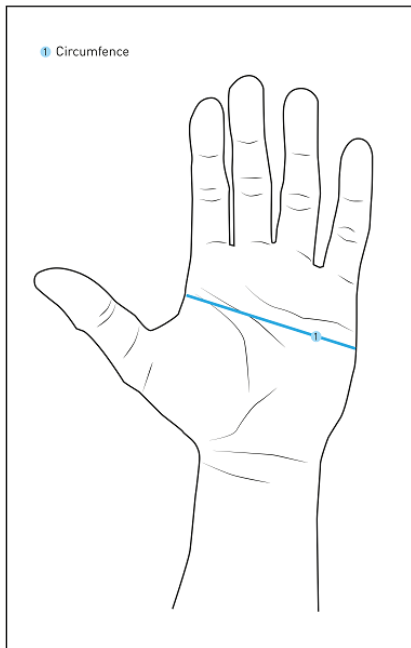

GLOVES

MEN

Size	S (7)	M (8)	L (9)	XL (10)	XXL (11)
Circumference (cm)	17-18,5	18,5-20	20-22	22-24	24-26

WOMEN

Size	S (6)	M (7)	L (8)	XL (9)
Circumference (cm)	15,5-17	17-18,5	18,5-20	20-22

CHILDREN

Size	XXXS (4)	XXS (5)	XS (6)
Circumference (cm)	13,5-14,5	14,5-15,5	15,5-17