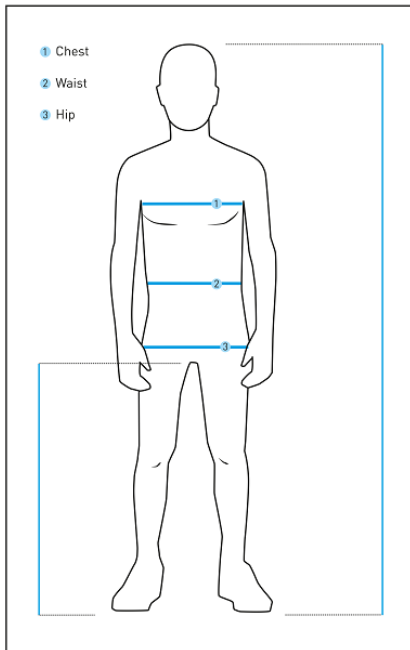

CLOTHING SIZE CHARTS

MEN'S WEAR

Size	XS	S	M	L	XL	XXL	XXXL
chest (cm)	88	94	100	106	112	118	124
waist (cm)	70	76	82	88	94	100	106
hip (cm)	87	93	99	105	111	117	123

WOMEN'S WEAR

Size	XS	S	M	L	XL	XXL
	(34)	(36)	(38)	(40)	(42)	(44)
chest (cm)	80	84	88	92	96	100
waist (cm)	64	68	72	76	80	84
hip (cm)	92	96	100	104	108	112

KIDS WEAR

Size	86/92	98/104	110/116	122/128	134/140	146/152	158/164
Chest (cm)	50	56	62	68	74	80	86
Waist (cm)	46	52	58	64	70	76	82
Hip (cm)	51	57	63	69	76	81	87

GLOVES

MEN

Size	S (7)	M (8)	L (9)	XL (10)	XXL (11)
Circumference (cm)	17-18,5	18,5-20	20-22	22-24	24-26

WOMEN

Size	S (6)	M (7)	L (8)	XL (9)
Circumference (cm)	15,5-17	17-18,5	18,5-20	20-22

CHILDREN

Size	XXXS (4)	XXS (5)	XS (6)
Circumference (cm)	13,5-14,5	14,5-15,5	15,5-17

KNEE PROTECTORS

CUBE PROTECTION X NF (LEVEL 1)

Size	XS	S	M	L	XL	XXL
Tight (cm)	39-42	42-45	45-48	46-51	51-54	54-57
Calf (cm)	25-28	27-30	29-31	31-33	33-35	35-37
Length (cm)	39,5	39,5	41	41	43	43

CUBE PROTECTION X ACTION TEAM (LEVEL 2)

Size	XS	S	M	L	XL	XXL
Tight (cm)	39-42	42-45	45-48	46-51	51-54	54-57
Calf (cm)	25-28	27-30	29-31	31-33	33-35	35-37
Length (cm)	39	39	40	41	41,5	42