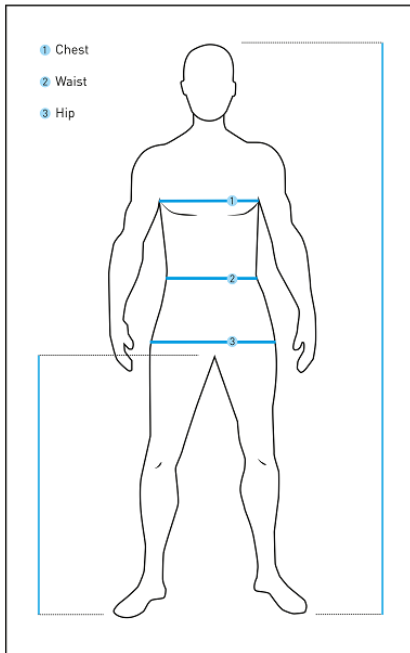

CLOTHING SIZE CHARTS

MEN'S WEAR

Size	XS	S	M	L	XL	XXL	XXXL
chest (cm)	88	94	100	106	112	118	124
waist (cm)	70	76	82	88	94	100	106
hip (cm)	87	93	99	105	111	117	123

WOMEN'S WEAR

Size	XS	S	M	L	XL	XXL
	(34)	(36)	(38)	(40)	(42)	(44)
chest (cm)	80	84	88	92	96	100
waist (cm)	64	68	72	76	80	84
hip (cm)	92	96	100	104	108	112

KIDS WEAR

Size	86/92	98/104	110/116	122/128	134/140	146/152	158/164
Chest (cm)	50	56	62	68	74	80	86
Waist (cm)	46	52	58	64	70	76	82
Hip (cm)	51	57	63	69	76	81	87

GLOVES

MEN

Size	S (7)	M (8)	L (9)	XL (10)	XXL (11)
Circumference (cm)	17-18,5	18,5-20	20-22	22-24	24-26

WOMEN

Size	S (6)	M (7)	L (8)	XL (9)
Circumference (cm)	15,5-17	17-18,5	18,5-20	20-22

CHILDREN

Size	XXXS (4)	XXS (5)	XS (6)
Circumference (cm)	13,5-14,5	14,5-15,5	15,5-17

KNEE PROTECTORS

CUBE PROTECTION X NF (LEVEL 1)

Size	XS	S	M	L	XL	XXL
Tight (cm)	39-42	42-45	45-48	46-51	51-54	54-57
Calf (cm)	25-28	27-30	29-31	31-33	33-35	35-37
Length (cm)	39,5	39,5	41	41	43	43

CUBE PROTECTION X ACTION TEAM (LEVEL 2)

Size	XS	S	M	L	XL	XXL
Tight (cm)	39-42	42-45	45-48	46-51	51-54	54-57
Calf (cm)	25-28	27-30	29-31	31-33	33-35	35-37
Length (cm)	39	39	40	41	41,5	42